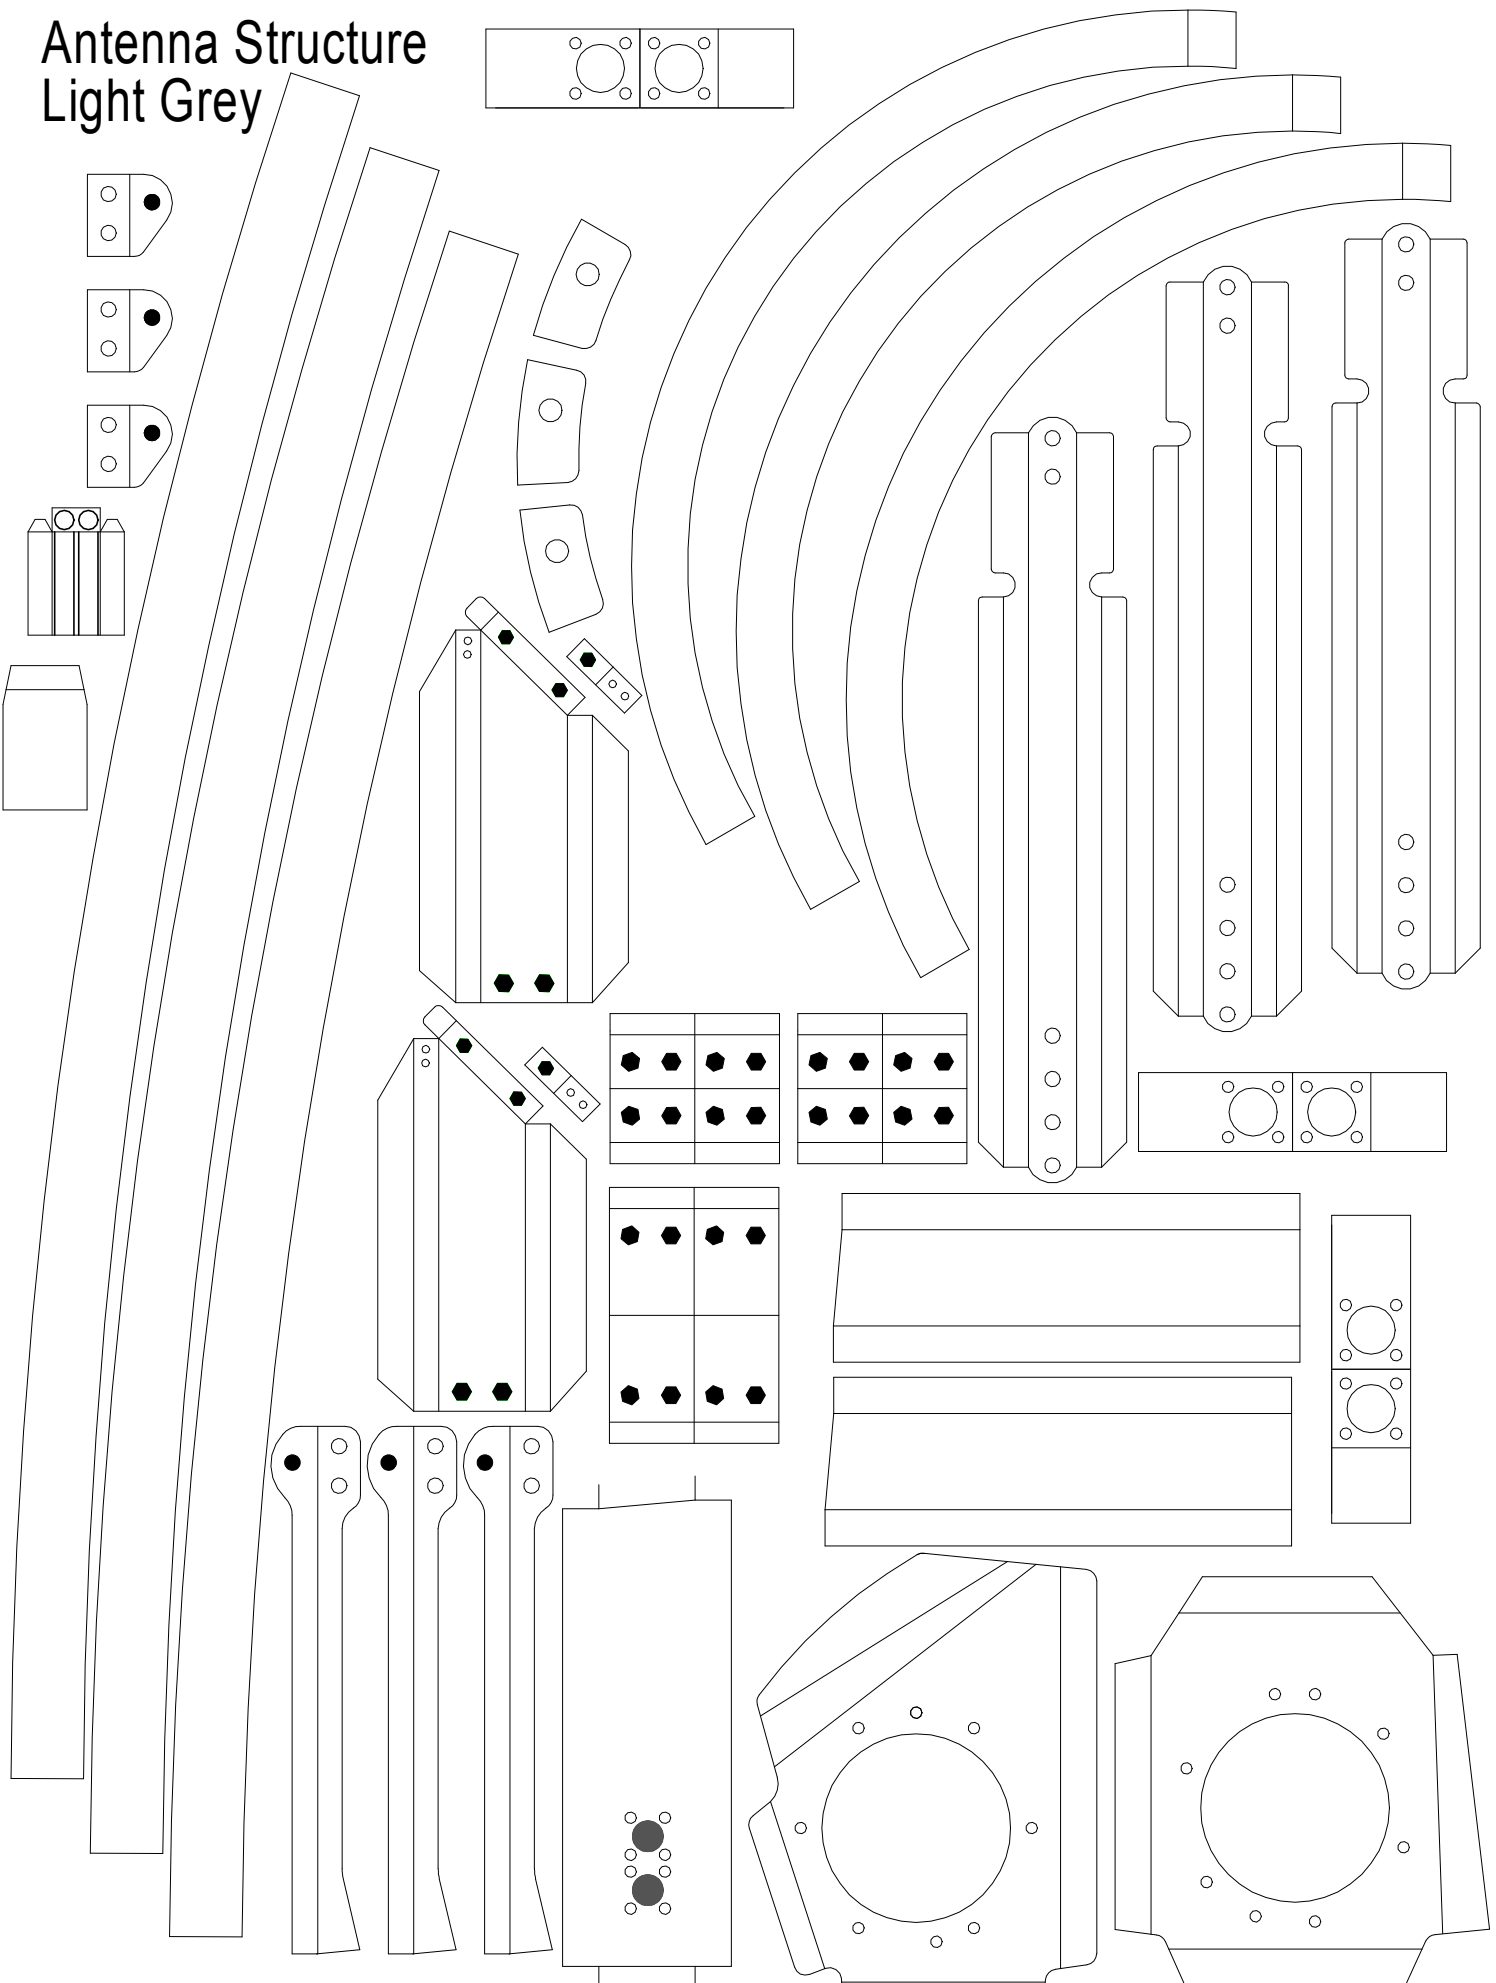

# Antenna Structure Light Grey

Card\_Structure3