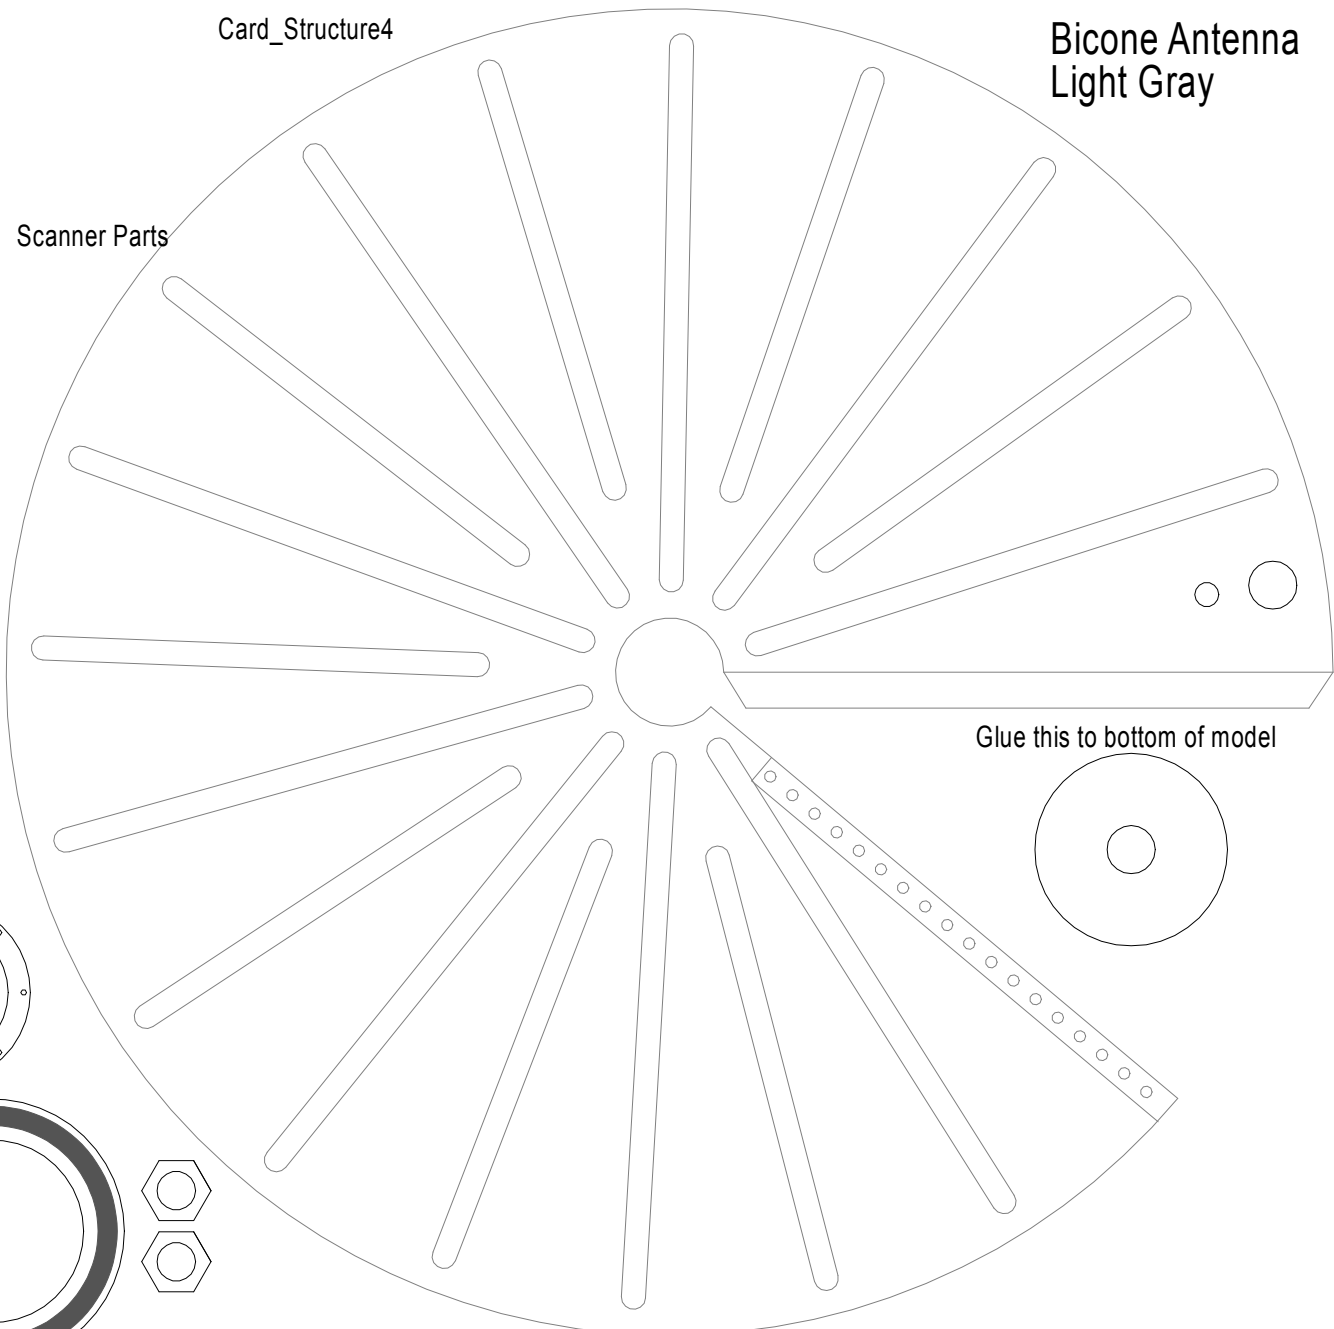

Card\_Structure4

Bicone Antenna  
Light Gray

Scanner Parts

Glue this to bottom of model

Drogue Container Bottom

Drogue